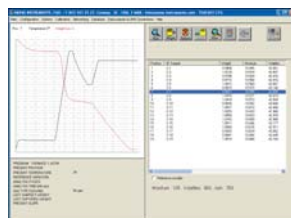

The Windows based software allows easy instrument operation and the powerful Open Data Base Connectivity allows connecting to different databases and data exports to LIMS (Laboratory Information Management System) and Microsoft Excel in TXT, CSV and XLS formats.

The optional external balance allows weighing crucibles and samples during analysis time for increased throughput

Variable Crucible Size To Fit Your Analysis Requirements

Different crucibles sizes available for larger sample weight or larger carousel capacity

Navas Instruments TGA – 4000 Technical Specifications

Number of samples	1 to 19
Sample size	0.1 ~ 70 grams, 7 – 8 g in tobacco
Weight loss/gain range	0 ~ 100 %
Balance sensitivity	0.1 mg
Precision	0.02 % RSD
Temperature range	50 ~ 1000 °C ±1 °C
Instrument control	Desktop or Laptop PC with USB
Dimensions (Width x Length x Height)	21.81" x 23.62" x 22.44" (55.4 cm x 60 cm x 57 cm)
Weight	133 LB (60 KG)
Power supply	220V AC (4 KW)